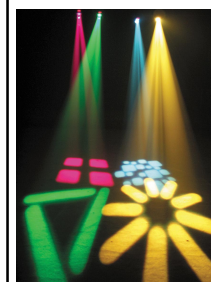

ALPHA SCAN

A 4 channel DMX fixture offers with 18 colours, 14 gobos and a strobing function. It can be linked, or operated in stand alone mode and sound activated.