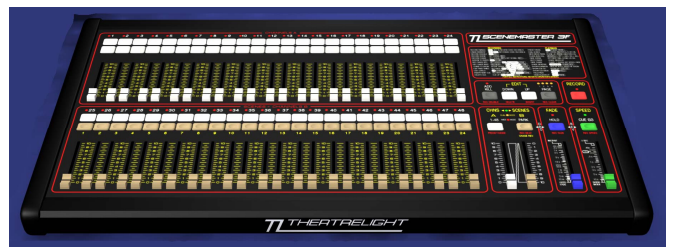

NOVA by Theatrelight

An ideal lighting desk for theatres - schools - clubs - television - exhibitions - promotions

The Theatrelight Nova is a versatile and easy to use lighting controller, particularly suitable for smaller shows. The Nova can be used as a simple dual-preset desk and can also record memory scenes and chases with timed dipless crossfading. The sound-to-light capabilities using the built-in mic make this desk a real party piece. The Nova's control output is standard USITT DMX512-1990 for easy integration with your existing equipment. The simple recording operation and instruction summary on the front panel, combined with a comprehensive plain english User's Manual, make this one of the easiest memory preset desks on the market. A perfect lighting board for theatres, schools, clubs and entertainment events.

THEATRELIGHT

Bringing the power of digital dimming into an affordable range, the Theatrelight Comet 6 offers unparalleled features in a package which is simple and easy to use. The unit combines several functions - both dimmer levels and chases may be controlled remotely by DMX-512 or RS485, and the unit can also work as a stand-alone chaser with sound to light operation. Applications include theatre, disco, schools, party lighting, exterior and interior building light, window displays and exhibitions requiring powerful dimming control.

**Plus loads of other extras and features!
Ask our friendly staff for more information for
your upcoming play**

SCENEMASTER by Theatrelight

The Scenemaster 3 has been designed to bring the cost of effective micro-processor controlled stage lighting into an affordable range.

Versatile, reliable and easy to use, it is ideally suited to the lighting of both large and small venues. With 4 pages of Scenemaster, multiple chase speeds and the ability to record a full show under a Scenemaster for single button operation, your creativity is virtually unlimited.