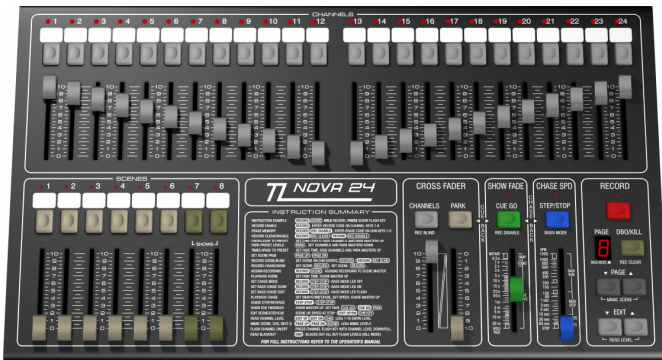

NOVA by Theatrelight

An ideal lighting desk for theatres - schools - clubs - television - exhibitions - promotions

The Theatrelight Nova is a versatile and easy to use lighting controller, particularly suitable for smaller shows. The Nova can be used as a simple dual-preset desk and can also record memory scenes and chases with timed dipless crossfading. The sound-to-light capabilities using the built-in mic make this desk a real party piece. The Nova's control output is standard USITT DMX512-1990 for easy integration with your existing equipment. The simple recording operation and instruction summary on the front panel, combined with a comprehensive plain english User's Manual, make this one of the easiest memory preset desks on the market. A perfect lighting board for theatres, schools, clubs and entertainment events.

**USER FRIENDLY - EASY TO LEARN
EASY TO CONTROL
COMPACT DESIGN FOR QUICK SETUP &
PORTABILITY!**

COMET 6 by Theatrelight

**Ideal for
DISCOS - CLUBS - THEATRES - SCHOOLS
SHOP WINDOWS - EXHIBITION LIGHTING - PARTIES**

THEATRELIGHT

Bringing the power of digital dimming into an affordable range, the Theatrelight Comet 6 offers unparalleled features in a package which is simple and easy to use. The unit combines several functions - both dimmer levels and chases may be controlled remotely by DMX-512 or RS485, and the unit can also work as a stand-alone chaser with sound to light operation. Applications include theatre, disco, schools, party lighting, exterior and interior building light, window displays and exhibitions requiring powerful dimming control.