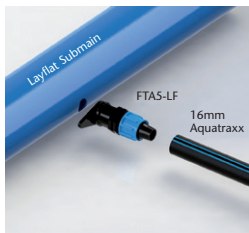

Barbed Tees		
	FTT5-500HB	16mm Tape x 16mm OD tube Barbed Tee
	FTT5-700HB	16mm Tape x 20mm OD tube Barbed Tee
Shutoff Valves		
	FTV500	16mm Tape Shutoff Valve
	FTV700	22mm Tape Shutoff Valve
Barbed Shutoff Valve with Locking Nut		
	FTV5-420BN	16mm Tape x Barb (suit 10mm hole) with Locking Nut Shutoff Valve
	FTV7-500HN	22mm Tape x 16mm OD tube Barb with Locking Nut Shutoff Valve
Barbed Shutoff Valves		
	FTV5-500HB	16mm Tape x 16mm OD tube Barbed Shutoff Valve
	FTV7-500HB	22mm Tape x 16mm OD tube Barbed Shutoff Valve
	FTV5-250B	16mm Tape x Barbed Shutoff Valve (suit 101P4 Punch / 4.5mm hole)
	FTV5-400B	16mm Tape x Barbed Shutoff Valve (suit 7.5mm hole)
Layflat Takeoff Shutoff Valves		
	FTV5-LF	16mm Tape x Layflat Takeoff Shutoff Valve - Single Grip **
	FTV7-LF	22mm Tape x Layflat Takeoff Shutoff Valve - Single Grip **
T-Handle Hex Tool		
	LF-INST	T-Handle Hex Tool for Layflat Installation

* 15mm or 0.59" drill size

** requires a 16mm layflat punch *** 16mm or 0.63" drill size

Pro-Loc™ Fittings vs Tube Selection Guide		
Code	Tube Inner Diameter Tolerance (mm)	Wall Thickness Tolerance (mm)
FTA5-500HB FTT5-500HB FTV500 FTV7-500HN FTV5-500HB FTV7-500HB	13.2 - 15.0	0.50 - 1.40
FTA5-700B FTA7-700B FTA5-700HB FTA7-700HB FTT5-700HB FTV700	17.2 - 18.5	0.80 - 1.40

Layflat to Aquatraxx Offtake**