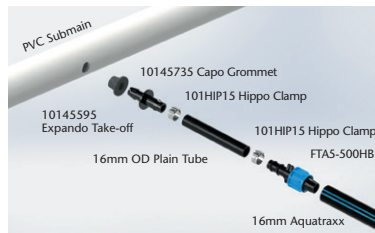

PVC to Aquatraxx Offtake***