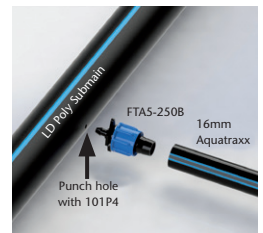

Features and Benefits:

Pro-Loc tape fittings deliver the quality you expect from Toro for reliable performance, season after season.

- Tight Seal - Coarse thread ensures a tight seal, even in dirty conditions.
- Easy to Install - Long double barb for positive installation.
- Easy to Grip - Ergonomically designed nut provides a secure connection every time.
- Easy to See - Bright blue nut makes tape fittings easy to find, remove and reuse.
- Low Profile - Compact design doesn't interfere with retrieving the tape.
- UV Resistant - Tough anti-UV stabiliser to suit Australian conditions.

Designed for reliable, proven results when used with Aqua-Traxx™, Pro-Loc fittings are also suitable for use with other leading tape brands. For optimal performance, use Pro-Loc in conjunction with PC Aqua-Traxx - Australia's only premium control drip tape available exclusively from Toro Australia.

Layflat to Aquatraxx Offtake**

PVC to Aquatraxx Offtake*

PVC to Aquatraxx Offtake***

LD Poly to Aquatraxx Offtake

LD Poly to Aquatraxx Offtake

For more information, please phone
1300 130 898 or visit www.toro.com.au