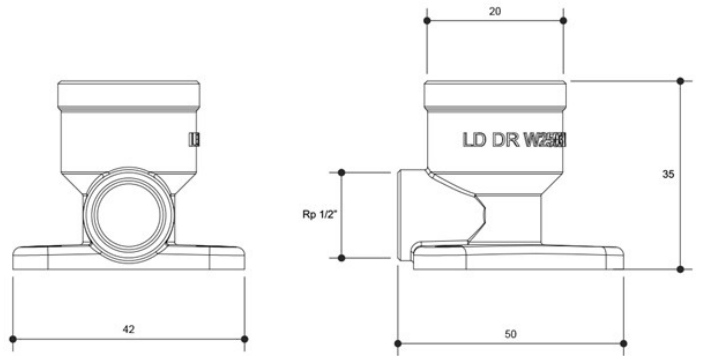

AW387

Product Specifications

Elbow Cap (15BP) Brass 20OD X 15FI

Unit is shipped in 1 per box

FEATURES

Finish: Brass
Metal Type: DZR Brass
Watermarked: Yes

SPECIFICATIONS

Maximum Water Pressure (KPa): 1600
Water Working Temperature °C: 1 to 99