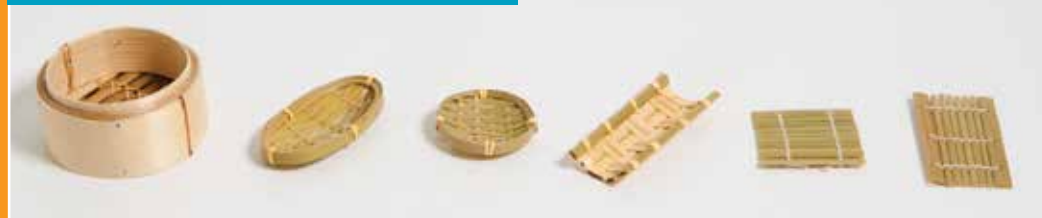

DIPPING PLATE SET

ITEM	DESCRIPTION	QTY	PRICE
1620	102 x 300 with 1 Ceramic Bowl	Each	19.90

STAINLESS STEEL BUFFET UTENSILS

ITEM	DESCRIPTION	QTY	PRICE
1589	305mm Gravy Ladle	Each	9.90
1579	350mm Carving Knife	Each	9.90
1583	280mm Carving Fork	Each	9.90
1581	300mm Solid Spoon	Each	9.90
1580	300mm Fork	Each	9.90
1582	300mm Slotted Spoon	Each	9.90
1584	315mm Pastry Server	Each	9.90
1588	310mm Soup Ladle	Each	9.90

A GREAT RANGE OF DISPOSABLE FUNCTION ITEMS - IDEAL FOR YOUR NEXT COCKTAIL PARTY!

BAMBOO FUNCTION ITEMS

ITEM	DESCRIPTION	QTY	PRICE
1707	Mini Steamer 100mm	Each	2.90
1760	Mini Oval Basket 100 x 50mm	6 Per Pack	6.90
1761	Mini Round Basket 60mm	6 Per Pack	4.90